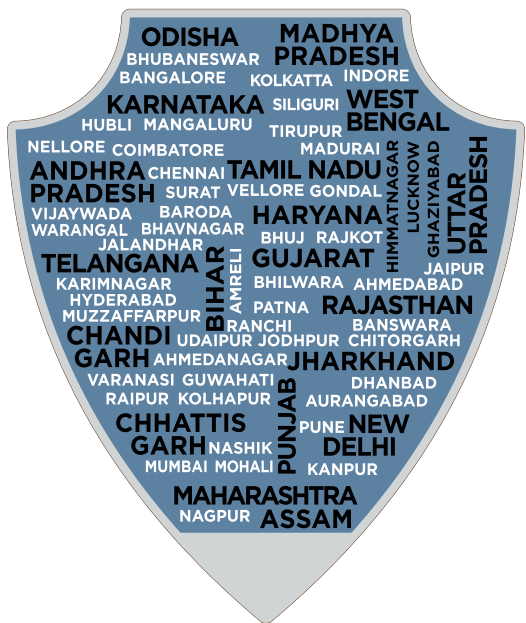

PU 1786

PU 1787

PU 1788

PU 1786

PU 1786

A4 view is for design reference only. Colour may differ.

PU **1786**

Full-sheet view is for design reference only. Colour may differ.

PU **1788**

Full-sheet view is for design reference only. Colour may differ.

48 HOUR DELIVERY PROMISE

ECO FRIENDLY PHENOLIC RESINS

6+ BLUE WOOL
RATING PIGMENTS FOR UV RESISTANCE

4X MORE ABRASION RESISTANT

ANTI-BACTERIAL LAMINATES