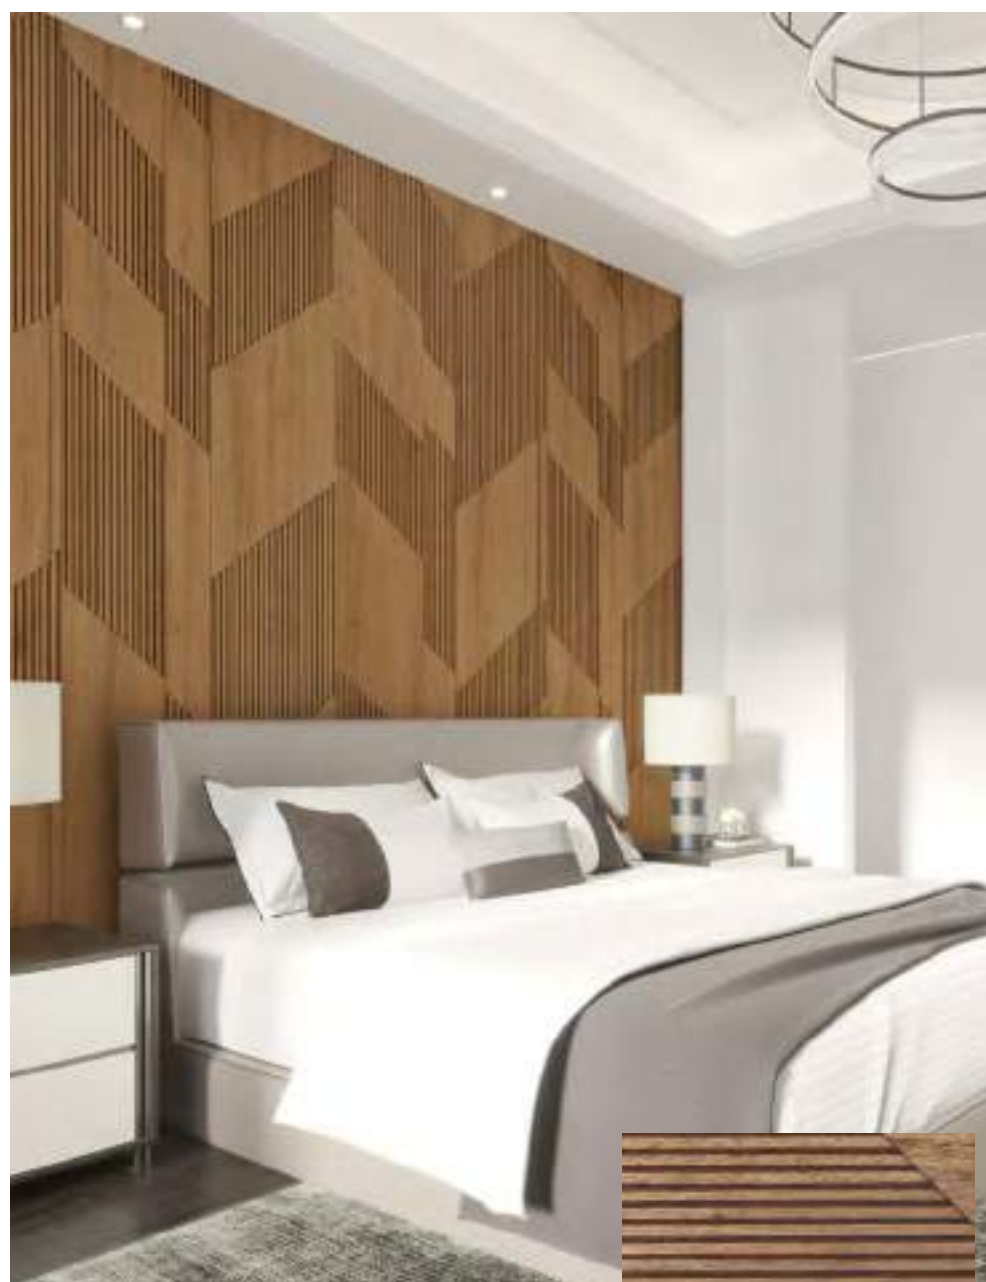

HD 7053
OAK FINISH | W: 1220mm X H: 2440mm
1.25mm