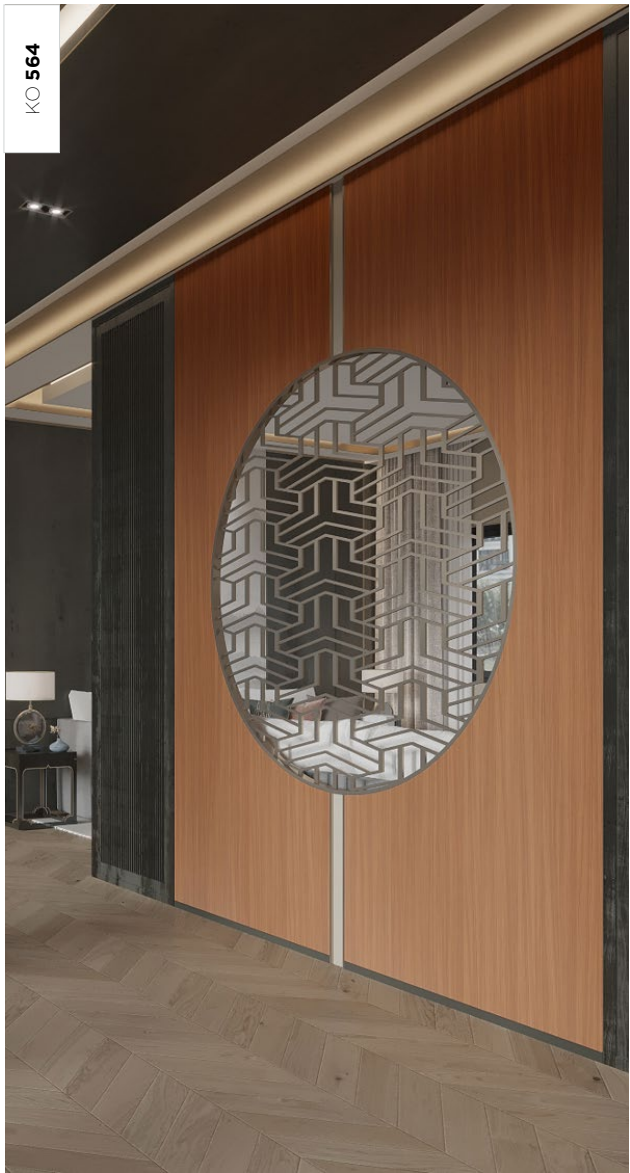

THE
PACIFIC
Collection

svahh.^{L25} | 1.25mm
Laminates

Begin a
Peaceful
Lifestyle

BRINGING
THE BEST LAMINATE
EXPERIENCE TO YOU, DIGITALLY.

TAP ON YOUR PREFERRED

LAMINATE TO VIEW IT
ON YOUR SCREEN.

KO **564**

KO **572**

KO **573**

KO **564**

A4 view is for design reference only. Colour may differ.

KO **564**

Full-sheet view is for design reference only. Colour may differ.

KO 572

KO **572**

A4 view is for design reference only. Colour may differ.

KO **572**

Full-sheet view is for design reference only. Colour may differ.

KO 573

KO **573**

A4 view is for design reference only. Colour may differ.