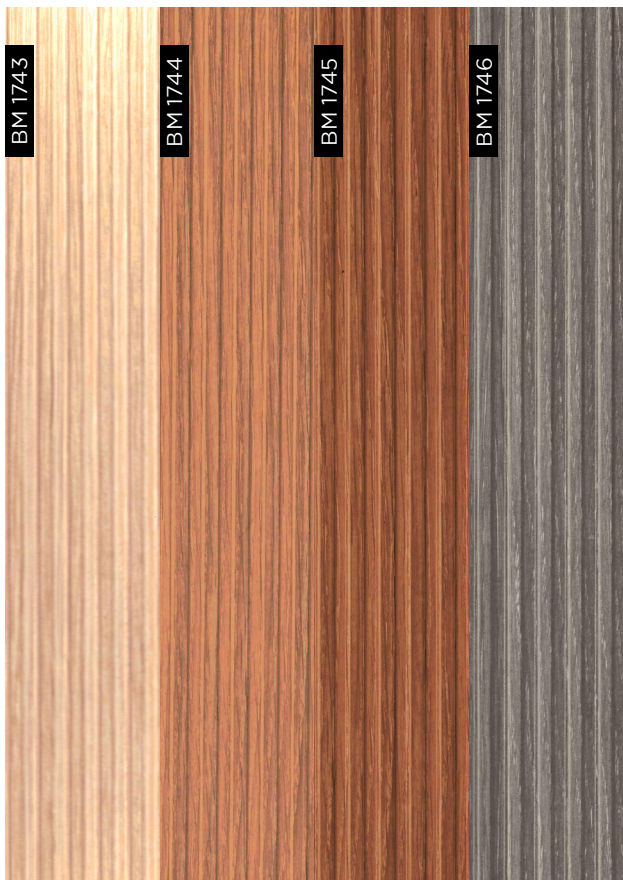

BRINGING
THE BEST LAMINATE
EXPERIENCE TO YOU, DIGITALLY.

TAP ON YOUR PREFERRED

LAMINATE TO VIEW IT
ON YOUR SCREEN.