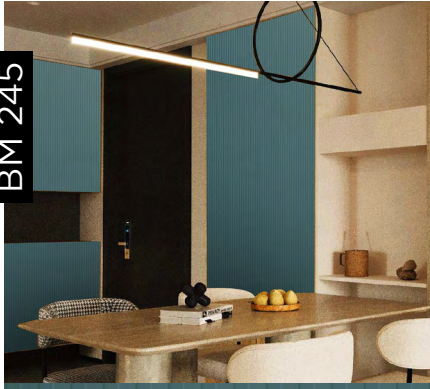

BM 245

A4 view is for design reference only.
Colour may differ.

Full-sheet view is for design reference only.
Colour may differ.